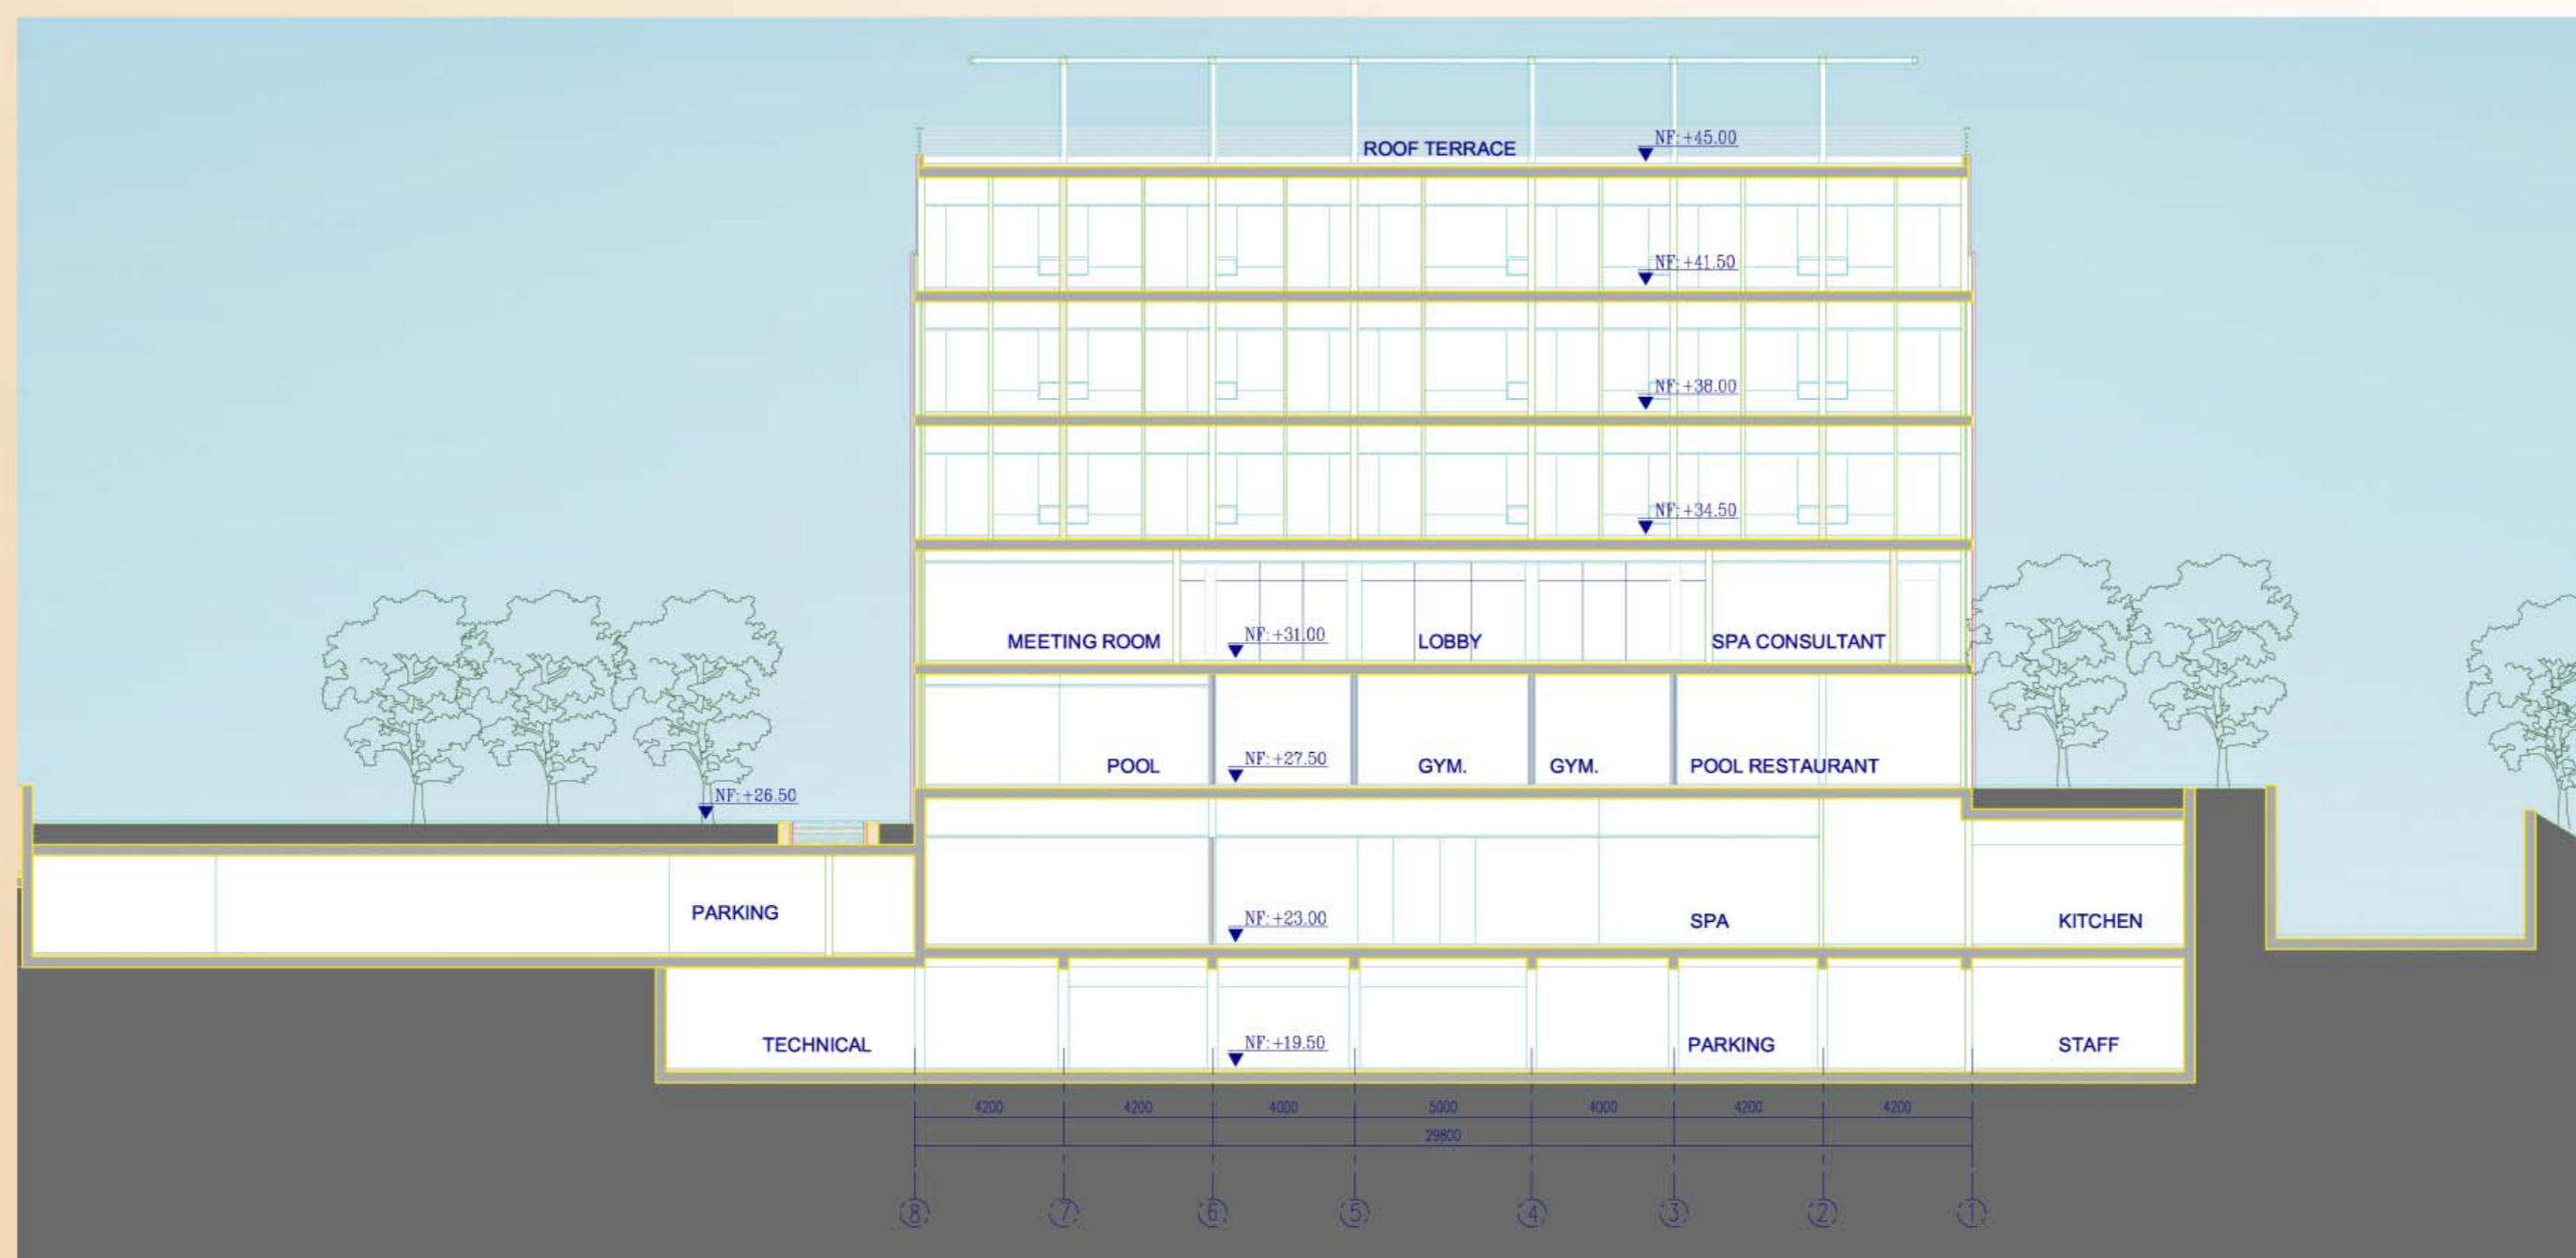

DESIGN ARCHITECT

KARL ZOUËIN Architects

SECTION A-A

SECTION B-B

SECTIONS

SCALE : 1/200

DRAWING NB: A-09

CONCEPTUAL DESIGN